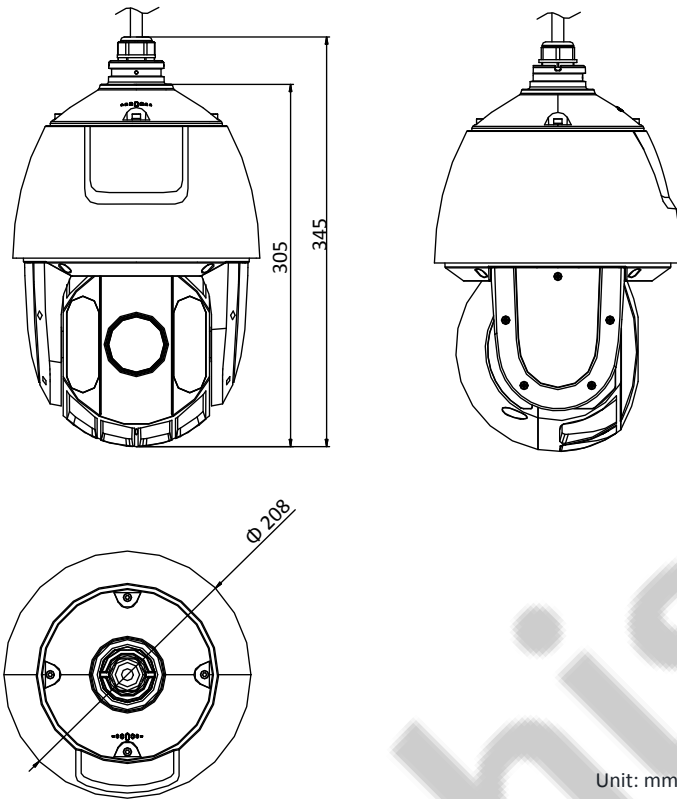

Available Model

DS-2DE5232IW-AE, 24 VAC & Hi-PoE

Dimensions

Stathis Net