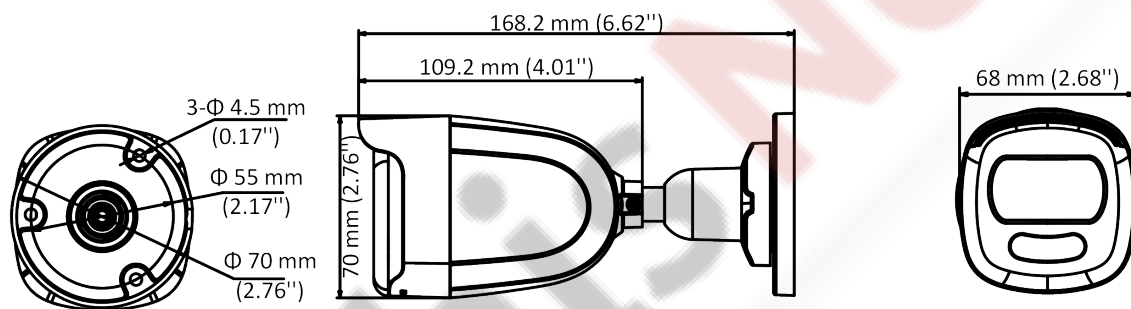

General	
Power Consumption	Max. 3.5 W
Protection Level	IP67
Material	Metal
White Light Range	Up to 20 m
Communication	HIKVISION-C
Dimensions	68 mm × 70 mm × 168.2 mm (2.68" × 2.76" × 6.62")
Weight	Approx. 350 g (0.77 lb.)

Available Model

DS-2CE10HFT-F

Dimension