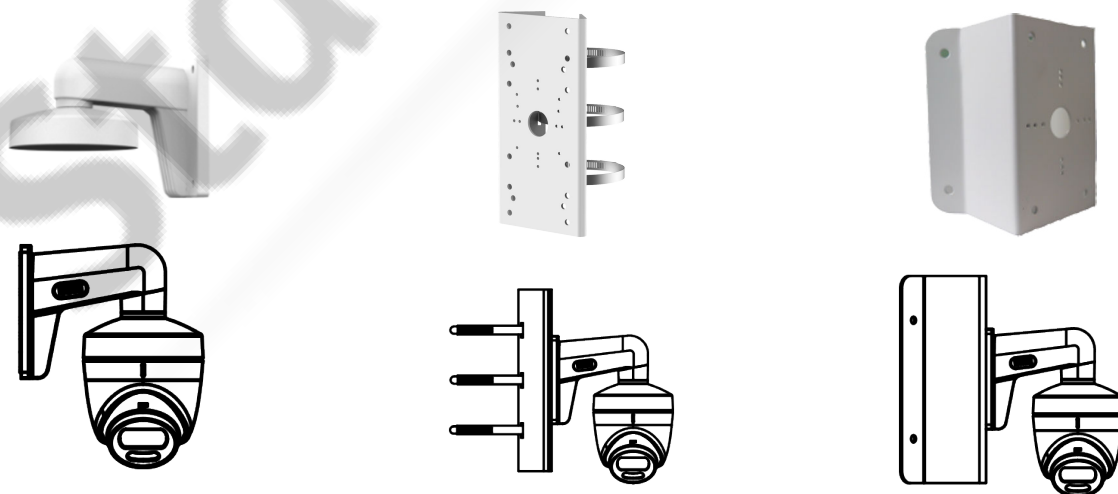

Specification

Camera	
Image Sensor	5 MP CMOS
Signal System	PAL/NTSC
Resolution	2560 (H) × 1944 (V)
Frame Rate	TVI: 5MP@20fps, 4MP@30fps, 4MP@25fps, 1080p@30fps, 1080p@25fps CVI: 4MP@30fps, 4MP@25fps AHD: 5MP@20fps, 4MP@30fps, 4MP@25fps CVBS: PAL/NTSC
Min. illumination	0.0005 Lux @ (F1.0, AGC ON), 0 Lux with White Light
Shutter Time	PAL: 1/25 s to 1/50, 000 s NTSC: 1/30 s to 1/50, 000 s
Slow Shutter	Max. 16 times
Lens	3.6 mm, 6 mm fixed lens
Horizontal Field of View	80.1° (3.6 mm), 49.3° (6 mm)
Lens Mount	M16
Strobe Light Alarm	Yes
Day & Night	Color
WDR (Wide Dynamic Range)	≥130 dB
Angle Adjustment	Pan: 0 to 360°, Tilt: 0 to 75°, Rotation: 0 to 360°
Menu	
White Light	Auto/Off
Image Mode	STD/HIGH-SAT
AGC	Yes
Day/Night Mode	Color
White Balance	Auto/Manual
AE (Auto Exposure) Mode	WDR/BLC/HLC/Global/HLS/Anti-banding
Privacy Mask	4 programmable privacy masks
Motion Detection	4 programmable motion areas
Noise Reduction	3D DNR
Language	English
Function	Brightness, Sharpness, Mirror, Smart Light
Interface	
Video Output	Switchable TVI/AHD/CVI/CVBS
General	
Operating Conditions	-40 °C to 60 °C (-40 °F to 140 °F), humidity 90% or less (non-condensing)
Power Supply	12 VDC ± 25% <i>*You are recommended to use one power adapter to supply the power for one camera.</i>

General	
Power Consumption	Max. 3.5 W
Protection Level	IP67
Material	Main Body: Metal Enclosure: Plastic
White Light Range	Up to 20 m
Communication	HIKVISION-C
Dimensions	Φ 109.82 mm × 85.56 mm (4.32" × 3.37")
Weight	Approx. 350 g (0.77 lb.)

Available Model

DS-2CE72HFT-F

Dimension

Accessory

DS-1272ZJ-110-TRS
Wall Mount

DS-1275ZJ-SUS
Vertical Pole Mount

DS-1276ZJ-SUS
Corner Mount

DS-1280ZJ-S
Junction Box