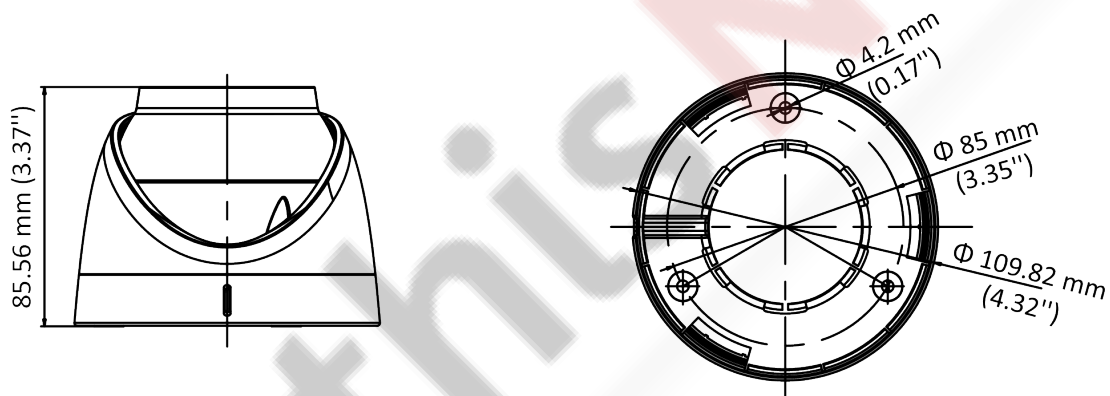

General	
Power Consumption	Max. 3.5 W
Protection Level	IP67
Material	Main Body: Metal Enclosure: Plastic
White Light Range	Up to 20 m
Communication	HIKVISION-C
Dimensions	Φ 109.82 mm × 85.56 mm (4.32" × 3.37")
Weight	Approx. 350 g (0.77 lb.)

Available Model

DS-2CE72HFT-F

Dimension