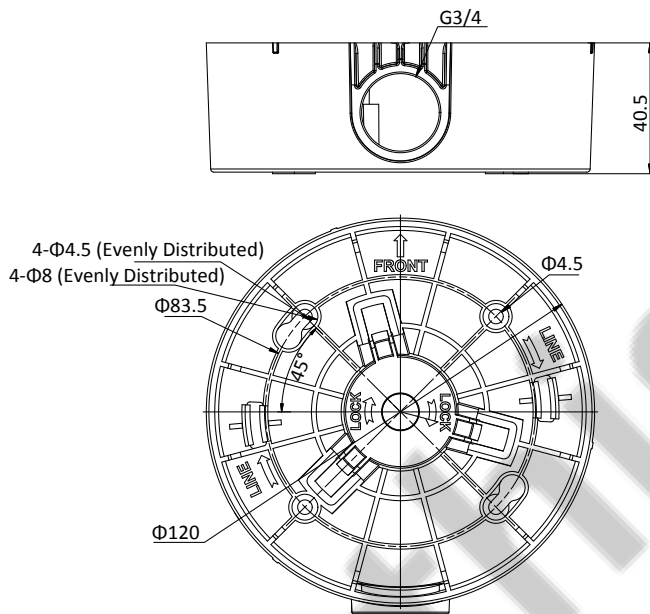

## DS-1280ZJ-PT3

Junction Box for Dome Camera

### Dimension

### Parameters

Model	DS-1280ZJ-PT3
Parameters	Junction Box for Dome Camera
Appearance	Hikvision White
Material	Plastics
Dimension	Φ120x40.5mm
Weight	105g