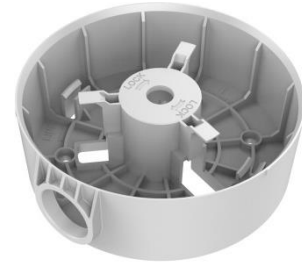

## DS-1280ZJ-PT3

Junction Box for Dome Camera

### Features

- Aluminum alloy material with surface spray treatment
- The camera can be fixed on the bracket directly
- Design of cap is for convenient wiring

### Dimension

### Parameters

Model	DS-1280ZJ-PT3
Parameters	Junction Box for Dome Camera
Appearance	Hikvision White
Material	Plastics
Dimension	Φ120x40.5mm
Weight	105g