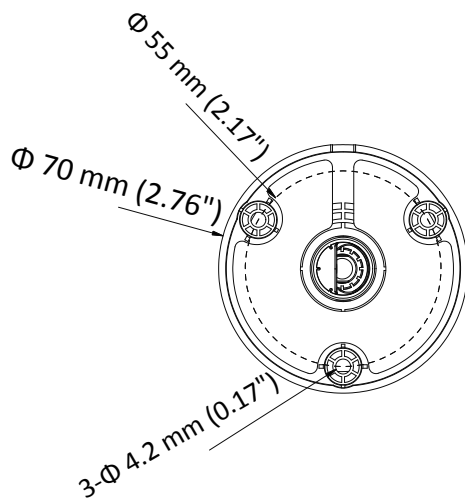

## Specifications

<b>Camera</b>	
Image Sensor	1 MP CMOS image sensor
Signal System	PAL/NTSC
Effective Pixels	1296(H) × 732(V)
Min. illumination	0.1 Lux@(F1.2,AGC ON),0 Lux with IR
Shutter Time	1/25 (1/30 )s to 1/50,000 s
Lens	2.8 mm, 3.6 mm, 6 mm optional
	Field of view: 70.9° (3.6 mm), 92° (2.8 mm), 56.7° (6 mm)
Lens Mount	M12
Day & Night	ICR
Angle Adjustment	Pan: 0° to 360°, Tilt: 0° to 180°, Rotation: 0° to 360°
Synchronization	Internal synchronization
Video Frame Rate	720p@25fps/720p@30fps
HD Video Output	1 analog HD output
S/N Ratio	>62dB
<b>General</b>	
Operating Conditions	-40 °C to 60 °C (-40 °F to 140 °F), Humidity 90% or less (non-condensing)
Power Supply	12 V DC ± 15%
Power Consumption	Max. 4 W
Protection Level	IP66
IR Range	Up to 20 m
Dimensions	Φ 70 mm × 154.5 mm ( 2.76" × 6.08")
Weight	300 g (0.66 lb.)

## Dimensions