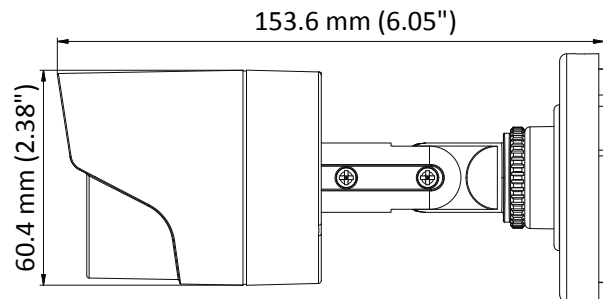

## Specifications

<b>Camera</b>	
Image Sensor	1 MP CMOS image sensor
Signal System	PAL/NTSC
Effective Pixels	1296(H) × 732(V)
Min. illumination	0.1 Lux@(F1.2,AGC ON),0 Lux with IR
Shutter Time	1/25 (1/30 )s to 1/50,000 s
Lens	2.8 mm, 3.6 mm, 6 mm optional
	Field of view: 70.9° (3.6 mm), 92° (2.8 mm), 56.7° (6 mm)
Lens Mount	M12
Day & Night	ICR
Angle Adjustment	Pan: 0° to 360°, Tilt: 0° to 180°, Rotation: 0° to 360°
Synchronization	Internal synchronization
Video Frame Rate	720p@25fps/720p@30fps
HD Video Output	1 analog HD output
S/N Ratio	>62dB
<b>General</b>	
Operating Conditions	-40 °C to 60 °C (-40 °F to 140 °F), Humidity 90% or less (non-condensing)
Power Supply	12 V DC ± 15%
Power Consumption	Max. 4 W
Protection Level	IP66
IR Range	Up to 20 m
Dimensions	Φ 70 mm × 154.5 mm ( 2.76" × 6.08")
Weight	300 g (0.66 lb.)

## Dimensions