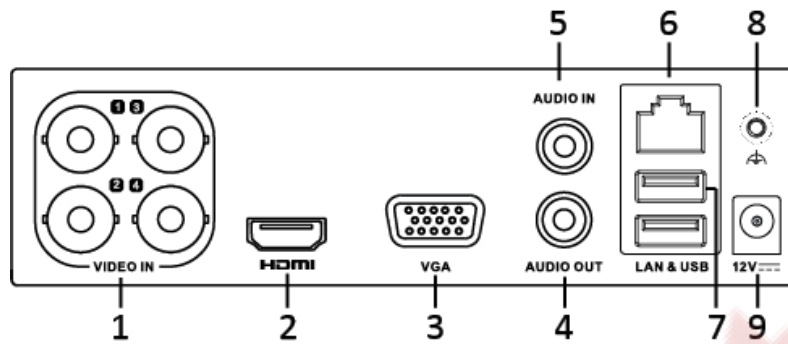

Physical Interfaces

NOTE

The rear panel of DS-7108/7116HGHI-F1 provides 8/16 video input interfaces.

No.	Description	No.	Description
1	VIDEO IN	6	LAN Network Interface
2	HDMI Interface	7	USB Interfaces
3	VGA Interface	8	GND
4	AUDIO OUT, RCA Connector	9	12 VDC Power Input
5	AUDIO IN, RCA Connector