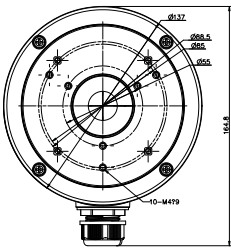

DS-1280ZJ-S

Junction Box for Dome Camera

Features:

- Aluminum alloy material with surface spray treatment
- Waterproof design
- Cable hole on bracket makes the feature better

Dimension:

Order Model:

DS-1280ZJ-S

Parameter:

Model	DS-1280ZJ-S
Parameters	Junction Box for Dome Camera
Appearance	Hikvision White
Material	Aluminum Alloy
Dimension	Φ137x51.5mm
Weight	527g

Notice:

- The bracket should be installed on flat wall
- Waterproof rubber is necessary for outdoor application
- The wall must be capable of supporting over 3 times as much as the total weight of the camera and the mount.
- The maximum load capacity of the bracket is **4.5KG**

Note: The actual dome camera may vary from the picture above.