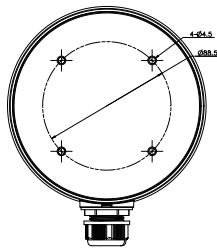

DS-1280ZJ-S

Junction Box for Dome Camera

Features:

- Aluminum alloy material with surface spray treatment
- Waterproof design
- Cable hole on bracket makes the feature better

Dimension:

Order Model:

DS-1280ZJ-S

Parameter:

Model	DS-1280ZJ-S
Parameters	Junction Box for Dome Camera
Appearance	Hikvision White
Material	Aluminum Alloy
Dimension	Φ137x51.5mm
Weight	527g

Notice:

- The bracket should be installed on flat wall
- Waterproof rubber is necessary for outdoor application
- The wall must be capable of supporting over 3 times as much as the total weight of the camera and the mount.
- The maximum load capacity of the bracket is **4.5KG**

Note: The actual dome camera may vary from the picture above.