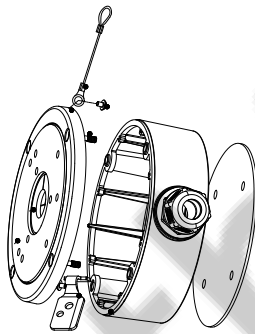

DS-1280ZJ-S

Junction Box for Dome Camera

Features:

- Aluminum alloy material with surface spray treatment
- Waterproof design
- Cable hole on bracket makes the feature better

Dimension:

Order Model:

DS-1280ZJ-S

Parameter:

Model	DS-1280ZJ-S
Parameters	Junction Box for Dome Camera
Appearance	Hikvision White
Material	Aluminum Alloy
Dimension	Φ137x51.5mm
Weight	527g

Notice:

- The bracket should be installed on flat wall
- Waterproof rubber is necessary for outdoor application
- The wall must be capable of supporting over 3 times as much as the total weight of the camera and the mount.
- The maximum load capacity of the bracket is **4.5KG**

Note: The actual dome camera may vary from the picture above.